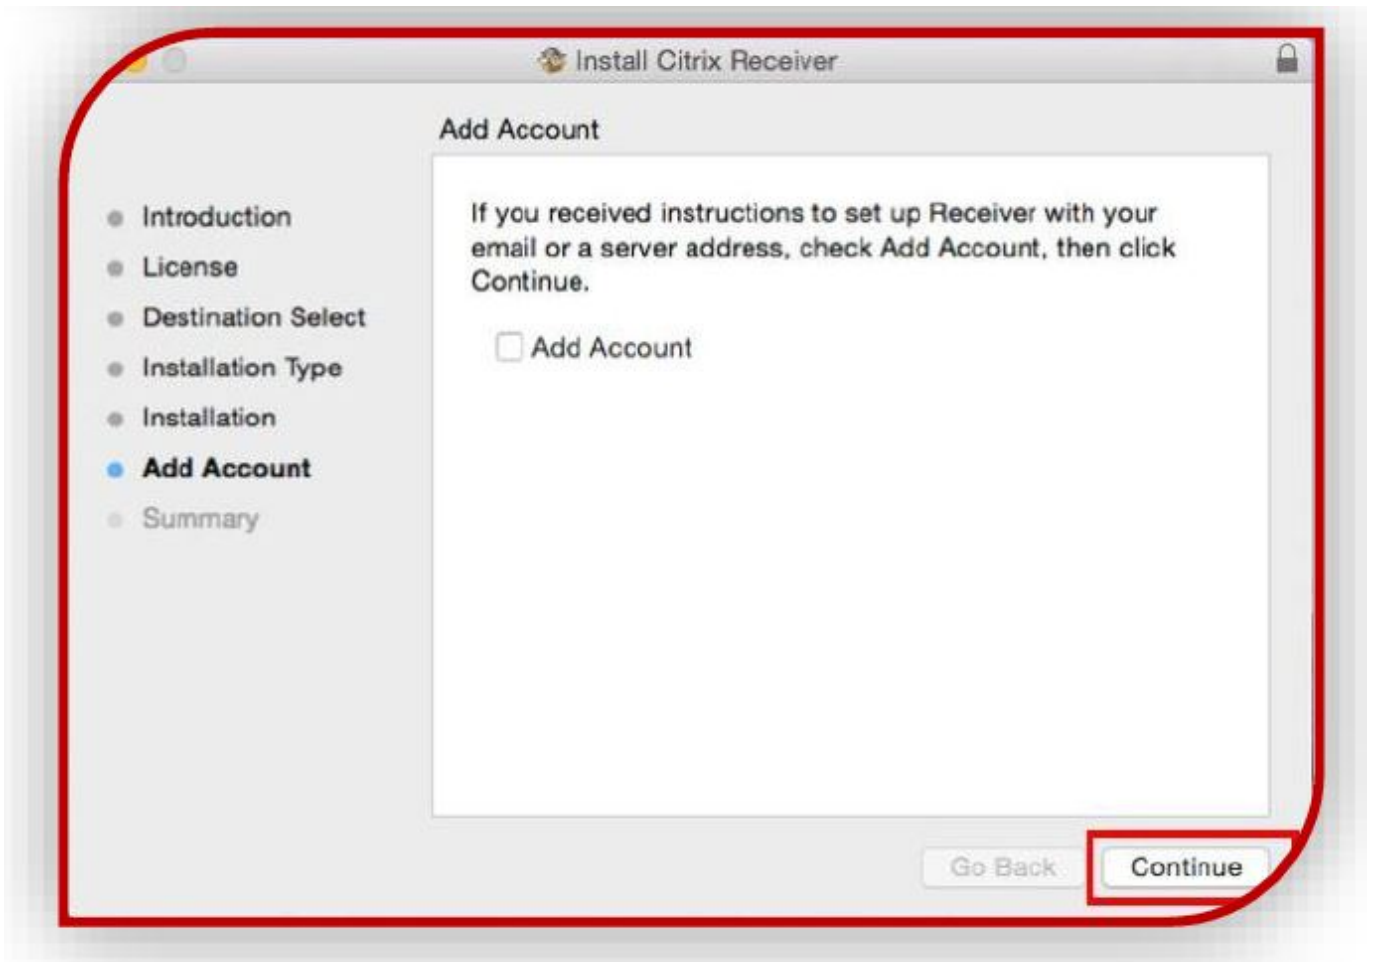

[Mac Citrix Client For Macbook](#)

[Mac Citrix Client For Macbook](#)

---

With flash memory that offers up to four times the performance of a regular hard drive you can even edit four streams of uncompressed 8-bit 80p HD video directly from the internal memory of your 15-inch MacBook Pro with Retina Display.. Not sure how the division management is handled but I think the hypervisor is the simple part of the effort needed.. But as long as every Mac OS instance is properly licensed it makes sense this is okay which will cause me to believe that they were not deliberately banned as it is okay.. While many people use this feature to save as PDF files in this PDF file dialog this was considered by Citrix as redundant and removed since version 4.. The questions related to stress high blood pressure alcohol consumption and heartache increased by 33 percent.